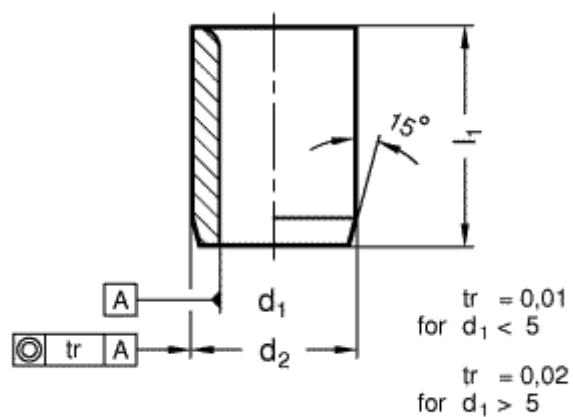

Article number: 201135081

Description: E+G Guide bush DIN 179-B14,5-28-A
without collar

Measures

$d_1 = 14,5$

$d_2 = 22$

$l_1 = 28$